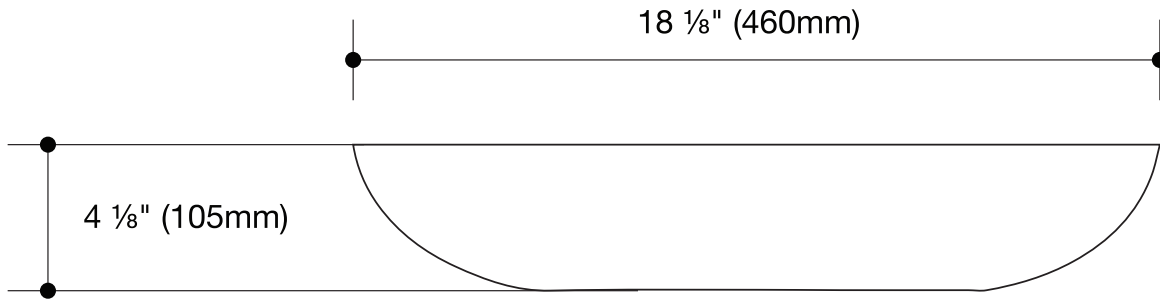

VIGO Glass Rectangular Vessel Bathroom Sink in Onyx Gray

VG07084

FRONT VIEW