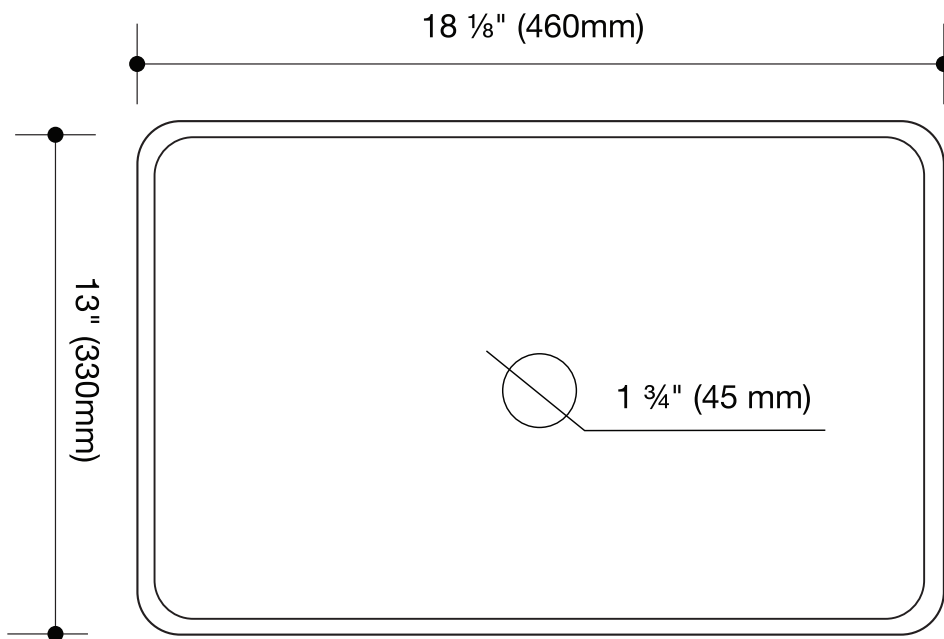

VIGO Glass Rectangular Vessel Bathroom Sink in Onyx Gray

VG07084

TOP VIEW